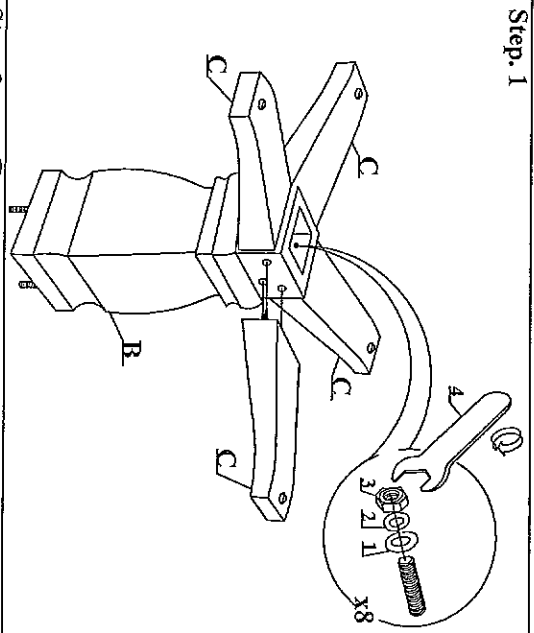

**ASSEMBLY INSTRUCTION**

Description: 52 IN ROUND PEDESTAL TABLE

Dimension: Ø52" x H.30"

Item No: A-52T/PI-10B

TOLL FREE: 1 888 944 8396

**LIST OF PARTS**

<b>A TABLE TOP ASSEMBLY</b>			1 PC
<b>B PEDESTAL COLUMN</b>			1 PC
<b>C LEGS</b>			4 PCS
<b>D MOUNTING PLATE</b>			1 PC
<b>LIST OF HARDWARE</b>			
<b>1</b>	FLAT WASHER	<b>2</b>	LOCK WASHER
Ø8/Ø19	12 PCS	Ø8xØ12	12 PCS
<b>3</b>	HEXAGON NUT	<b>4</b>	WRENCH
M7,8x13	12 PCS	M13	1 PC

<b>5</b>	JOBC BOLT	<b>6</b>	FLAT WASHER
M6x45	6 PCS	Ø6xØ16	6 PCS
<b>7</b>	LOCK WASHER	<b>8</b>	ALLEN KEY
Ø6xØ9	6 PCS	4mm	1 PC