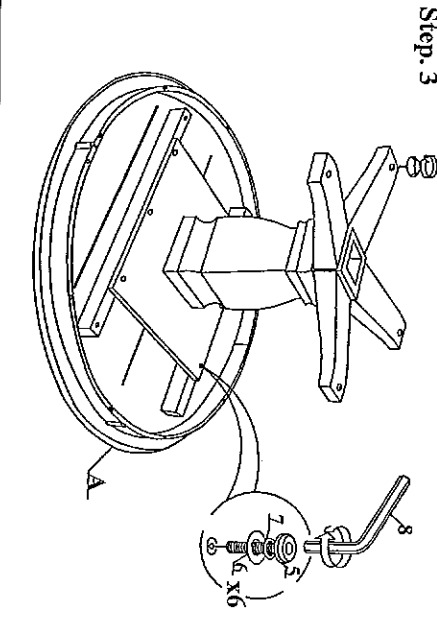

**ASSEMBLY INSTRUCTION**

Description: 52 IN ROUND PEDESTAL TABLE

Dimension: Ø52" x H.30"

Item No: A-52T/PI-10B

TOLL FREE: 1 888 944 8396

**LIST OF PARTS**

<b>A TABLE TOP ASSEMBLY</b>			1 PC
<b>B PEDESTAL COLUMN</b>			1 PC
<b>C LEGS</b>			4 PCS
<b>D MOUNTING PLATE</b>			1 PC
<b>LIST OF HARDWARE</b>			
<b>1</b>	FLAT WASHER	<b>2</b>	LOCK WASHER
Ø8/Ø19	12 PCS	Ø8xØ12	12 PCS
<b>3</b>	HEXAGON NUT	<b>4</b>	WRENCH
M7,8x13	12 PCS	M13	1 PC

<b>5</b>	JOBC BOLT	<b>6</b>	FLAT WASHER
M6x45	6 PCS	Ø6xØ16	6 PCS
<b>7</b>	LOCK WASHER	<b>8</b>	ALLEN KEY
Ø6xØ9	6 PCS	4mm	1 PC