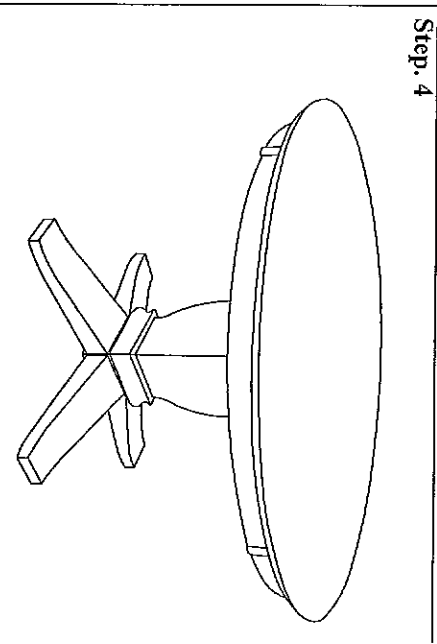

**ASSEMBLY INSTRUCTION**

Description: 52 IN ROUND PEDESTAL TABLE

Dimension: Ø52" x H.30"

Item No: A-52T/PI-10B

TOLL FREE: 1 888 944 8396

**LIST OF PARTS**

<b>A TABLE TOP ASSEMBLY</b>			1 PC
<b>B PEDESTAL COLUMN</b>			1 PC
<b>C LEGS</b>			4 PCS
<b>D MOUNTING PLATE</b>			1 PC
<b>LIST OF HARDWARE</b>			
<b>1</b>	FLAT WASHER	<b>2</b>	LOCK WASHER
Ø8/Ø19	12 PCS	Ø8xØ12	12 PCS
<b>3</b>	HEXAGON NUT	<b>4</b>	WRENCH
M7,8x13	12 PCS	M13	1 PC

<b>5</b>	JOBC BOLT	<b>6</b>	FLAT WASHER
M6x45	6 PCS	Ø6xØ16	6 PCS
<b>7</b>	LOCK WASHER	<b>8</b>	ALLEN KEY
Ø6xØ9	6 PCS	4mm	1 PC