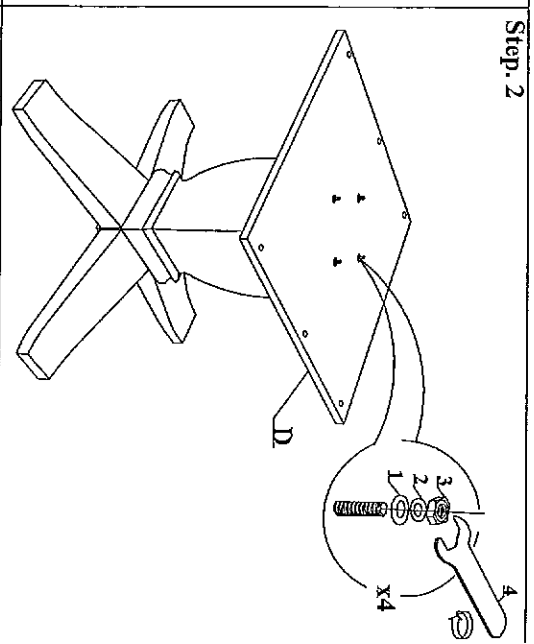

**ASSEMBLY INSTRUCTION**

Description: 52 IN ROUND PEDESTAL TABLE

Dimension: Ø52" x H.30"

Item No: A-52T/PI-10B

TOLL FREE: 1 888 944 8396

**LIST OF PARTS**

<b>A TABLE TOP ASSEMBLY</b>			1 PC
<b>B PEDESTAL COLUMN</b>			1 PC
<b>C LEGS</b>			4 PCS
<b>D MOUNTING PLATE</b>			1 PC
<b>LIST OF HARDWARE</b>			
<b>1</b>	FLAT WASHER	<b>2</b>	LOCK WASHER
Ø8/Ø19	12 PCS	Ø8xØ12	12 PCS
<b>3</b>	HEXAGON NUT	<b>4</b>	WRENCH
M7,8x13	12 PCS	M13	1 PC

<b>5</b>	JOBC BOLT	<b>6</b>	FLAT WASHER
M6x45	6 PCS	Ø6xØ16	6 PCS
<b>7</b>	LOCK WASHER	<b>8</b>	ALLEN KEY
Ø6xØ9	6 PCS	4mm	1 PC