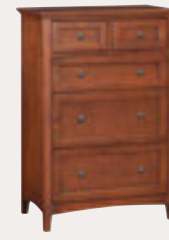

• **5-Drawer Tall Chest**
#1129
32-1/2"W x 19-1/2"D x 48"H