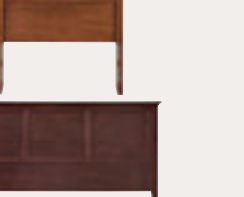

• **Twin Bookcase Headboard**
#1361
45"W x 14"D x 50-3/4"H

• **Full Bookcase Headboard**
#1367
60-1/2"W x 14"D x 55-3/4"H

• **Queen Bookcase Headboard**
#1372
66-1/2"W x 14"D x 55-3/4"H

• **King Bookcase Headboard**
#1377
82-1/2"W x 14"D x 55-3/4"H