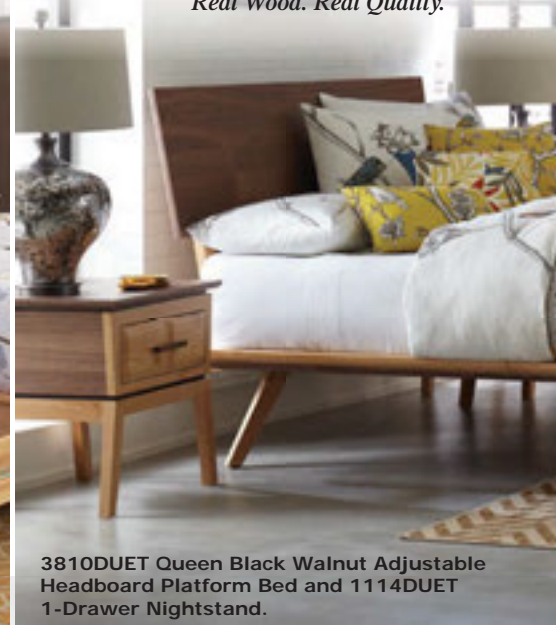

# Addison

BEDROOM COLLECTION

**Whittier  
Wood**  
FURNITURE  
*Real Wood. Real Quality.*

2018DUET Queen Panel Storage Bed and 1116DUET 3-Drawer Nightstand.

2035DUET Queen Adjustable Storage Bed and 1115DUET Small 3-Drawer Nightstand.

3810DUET Queen Black Walnut Adjustable Headboard Platform Bed and 1114DUET 1-Drawer Nightstand.

This collection was inspired by mid-century styling yet has a dramatic flair all its own. The remarkable combination of American Alder and Black Walnut hardwoods is stunning. Complementing this beautiful blend are bold design choices that set this group apart. A precisely engineered 45-degree miter face frame seamlessly surrounds spacious inset drawers. Coved drawer fronts exude solid wood and ensure the solid Black Walnut drawer pulls are a stand out feature. Beds offered in five styles for different design aesthetics. Made of American Alder and Black Walnut hardwoods.